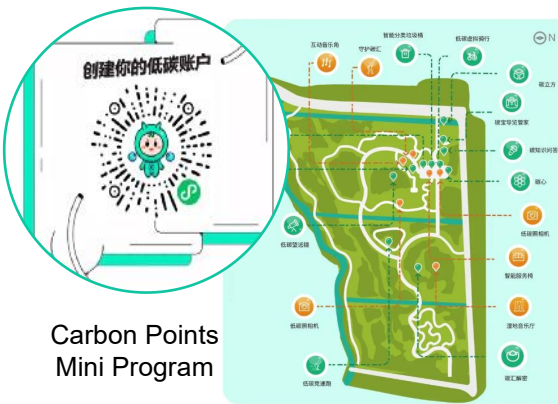

与2005年相比，2020年中国碳强度下降约48.8%。

基本扭转碳排放快速增长局面。

多少是低碳能源提供的?

2020年 全球能源消费总量 136.3亿吨标准煤

低碳能源占比 19.5%

Strategy 3: Low-Carbon Park Development

北京温榆河公园 Beijing Wenyuhe Park

Application of Advanced Energy Technologies

The "Low-Carbon Station" serves as the park's primary building, housing visitor service facilities, a carbon neutrality science popularization center, and administrative offices. It integrates strong educational and landscape functions, making it a key hub for both science communication and scenic experience.

Strategy 4: Smart Tour & Carbon Point System

北京温榆河公园 Beijing Wenyuhe Park

A comprehensive "Carbon Points" smart park tour system and a variety of intelligent landscape interactive facilities have been established. Visitors can engage in low- carbon, environmental protection, and science popularization activities through these interactive installations. The park's smart management platform enables real- time monitoring and remote intelligent control of visitor flow, security, lighting, and other systems, enhancing the scientific, refined, and resource- saving management of the park.